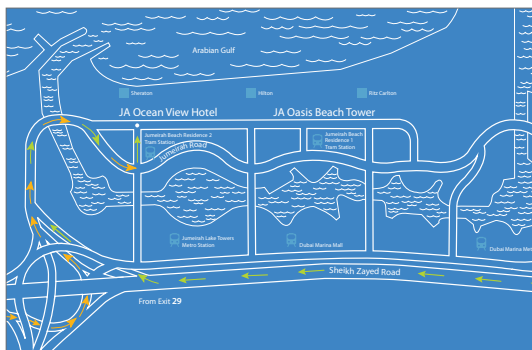

GPS COORDINATES:
LATITUDE 25.073547 | LONGITUDE 55.13015617

FOR FURTHER INFORMATION, PLEASE CONTACT

Central Reservations | UK Toll Free | Germany Toll Free | Russia Toll Free | KSA Toll Free | reservations@jaresorts.com
+971 4 814 5500 | 0800 0159 708 | 0800 1808 043 | 8800 1009 419 | 800 8971 904 | jaresortshotels.com