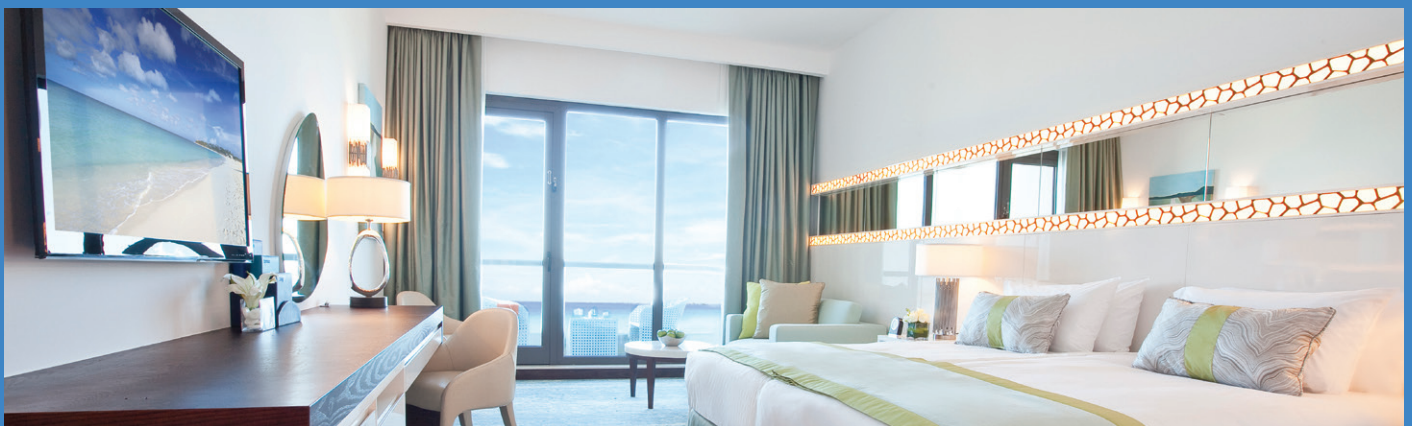

OCEAN VIEW
HOTEL

FACT SHEET
DUBAI

WELCOME TO JA OCEAN VIEW HOTEL, *stylish family holidays in the city*

A stylish beachfront hotel, JA Ocean View Hotel is situated close to the Dubai Tram and features a host of indulgent dining and leisure experiences, in addition to an extensive range of holiday-friendly facilities.

A15229DVH1

OUR ROOMS

The hotel has 342 rooms and suites spread over 25 floors, 153 of which are interconnecting and ideal for larger families. All rooms have a full view over the Arabian Gulf and feature a private balcony

- Sea View Rooms are 36-39m², located on lower floors (5th to 14th), and can accommodate 2 adults and 2 children below the age of 12
- Superior Sea View Rooms are 36-39m², located on high floors (15th to 20th), and can accommodate 2 adults and 2 children below the age of 12

- Family One Bedroom Suites are 75m², comprising of 2 bathrooms, a bedroom and a living room with sofa bed

These rooms and suites have access to the Coral Lounge

- Club Sea View Rooms are 36-39m², located on floors 21 to 25, and can accommodate 2 adults and 2 children below the age of 12
- Sea View Junior Suites are 55m², located on floors 21 to 23, and can accommodate 2 adults and 2 children below the age of 12